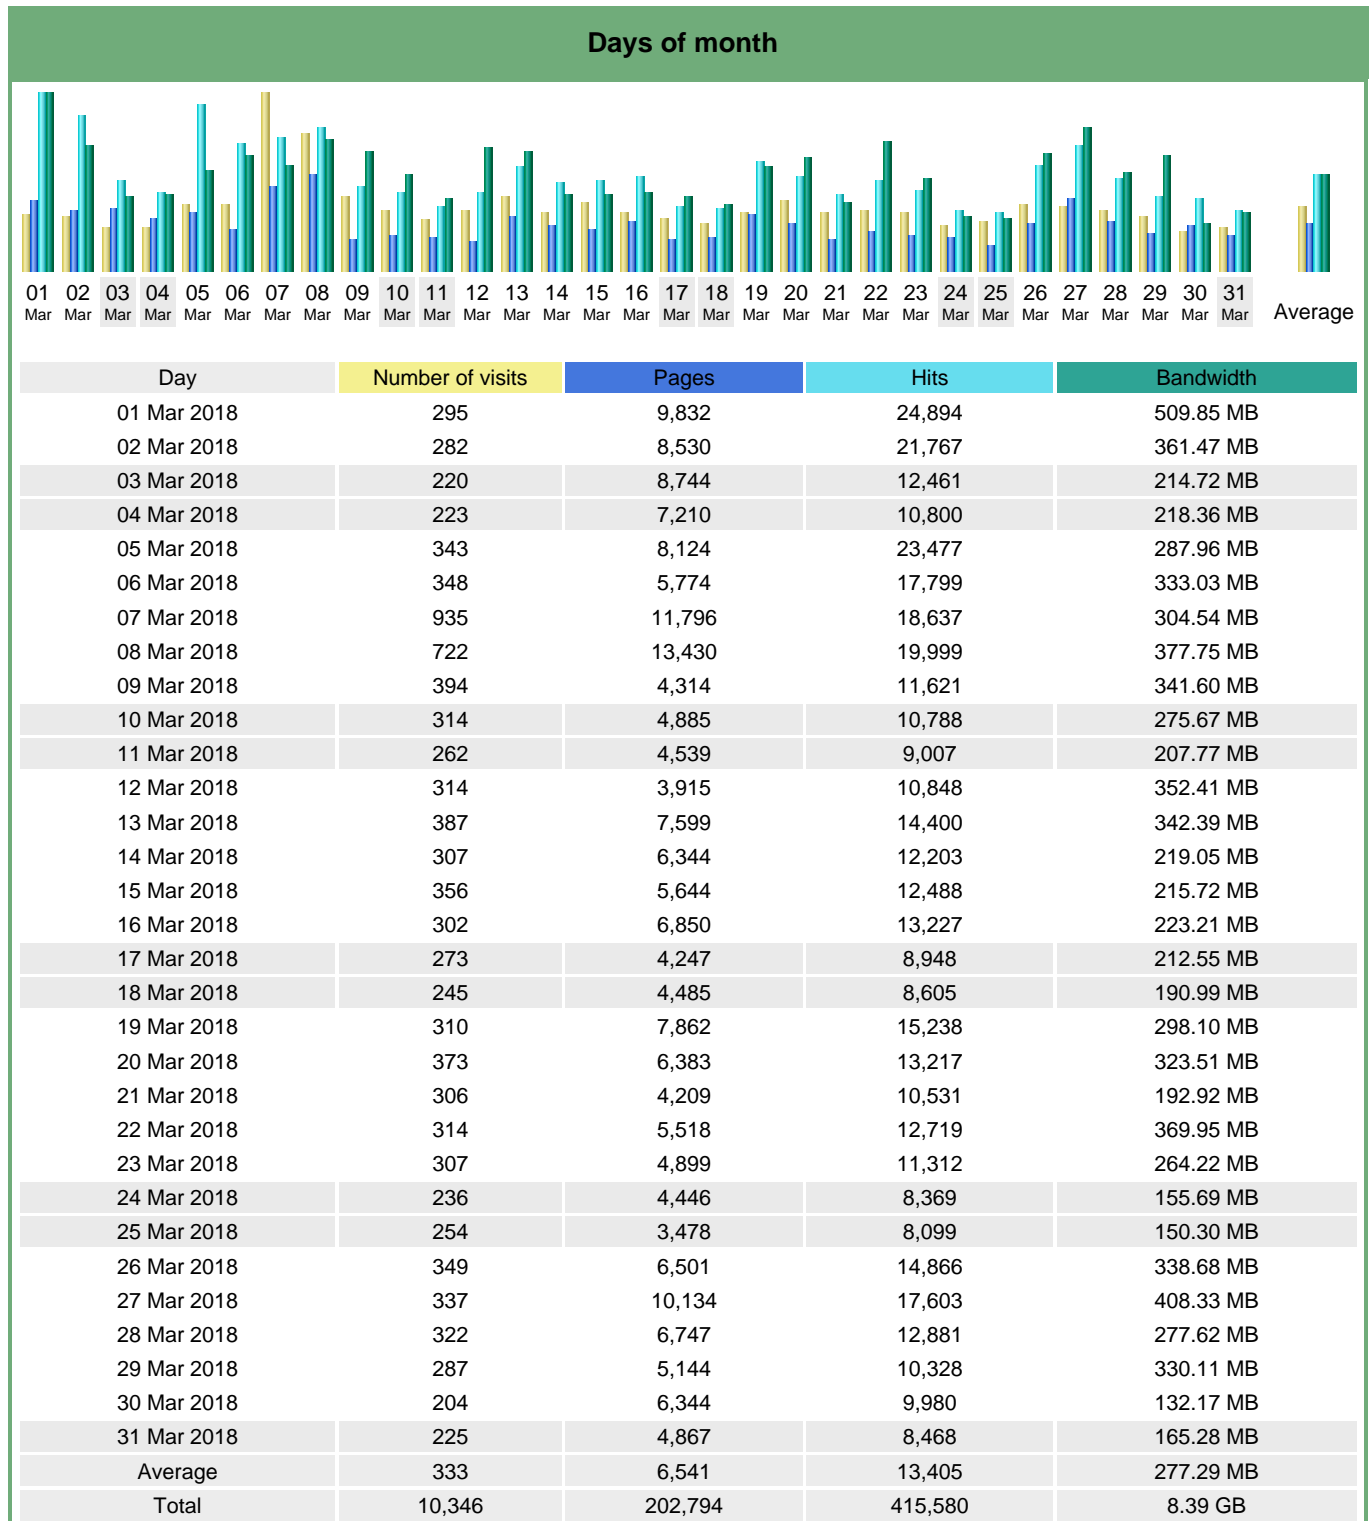

## Statistics of visits of the VIVC - March 2018

## Days of week

Day	Pages	Hits	Bandwidth
Mon	6,600	16,107	319.29 MB
Tue	7,472	15,754	351.81 MB
Wed	7,274	13,563	248.53 MB
Thu	7,913	16,085	360.68 MB
Fri	6,187	13,581	264.53 MB
Sat	5,437	9,806	204.78 MB
Sun	4,928	9,127	191.86 MB

## Hours

Hours	Pages	Hits	Bandwidth	Hours	Pages	Hits	Bandwidth
00	8,062	12,151	177.69 MB	12	14,083	25,711	581.11 MB
01	7,936	11,468	234.59 MB	13	14,203	27,049	552.72 MB
02	6,272	9,943	227.24 MB	14	13,415	24,938	495.27 MB
03	4,203	6,843	155.55 MB	15	13,537	26,654	588.62 MB
04	2,836	6,666	140.69 MB	16	8,661	18,190	372.69 MB
05	2,045	4,636	71.75 MB	17	8,054	17,411	345.65 MB
06	2,790	6,515	106.55 MB	18	7,790	17,785	401.28 MB
07	3,196	7,951	184.74 MB	19	8,221	15,825	362.62 MB
08	7,881	19,643	381.51 MB	20	10,051	17,887	369.61 MB
09	9,848	26,562	542.15 MB	21	9,680	19,832	512.72 MB
10	12,506	32,834	594.92 MB	22	6,643	13,897	273.21 MB
11	14,779	34,393	682.13 MB	23	6,102	10,796	240.91 MB