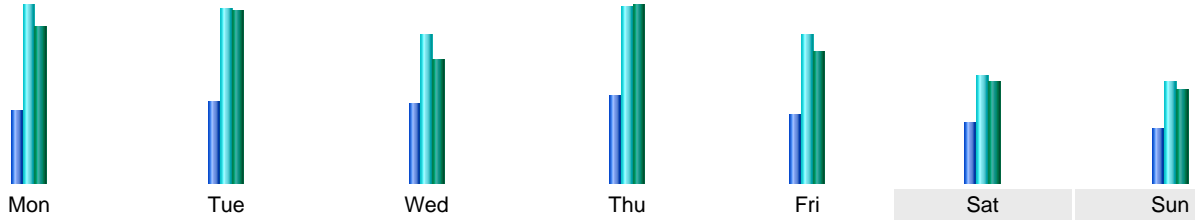

## Statistics of visits of the VIVC - March 2018

## Days of week

Day	Pages	Hits	Bandwidth
Mon	6,600	16,107	319.29 MB
Tue	7,472	15,754	351.81 MB
Wed	7,274	13,563	248.53 MB
Thu	7,913	16,085	360.68 MB
Fri	6,187	13,581	264.53 MB
Sat	5,437	9,806	204.78 MB
Sun	4,928	9,127	191.86 MB

## Hours

Hours	Pages	Hits	Bandwidth	Hours	Pages	Hits	Bandwidth
00	8,062	12,151	177.69 MB	12	14,083	25,711	581.11 MB
01	7,936	11,468	234.59 MB	13	14,203	27,049	552.72 MB
02	6,272	9,943	227.24 MB	14	13,415	24,938	495.27 MB
03	4,203	6,843	155.55 MB	15	13,537	26,654	588.62 MB
04	2,836	6,666	140.69 MB	16	8,661	18,190	372.69 MB
05	2,045	4,636	71.75 MB	17	8,054	17,411	345.65 MB
06	2,790	6,515	106.55 MB	18	7,790	17,785	401.28 MB
07	3,196	7,951	184.74 MB	19	8,221	15,825	362.62 MB
08	7,881	19,643	381.51 MB	20	10,051	17,887	369.61 MB
09	9,848	26,562	542.15 MB	21	9,680	19,832	512.72 MB
10	12,506	32,834	594.92 MB	22	6,643	13,897	273.21 MB
11	14,779	34,393	682.13 MB	23	6,102	10,796	240.91 MB