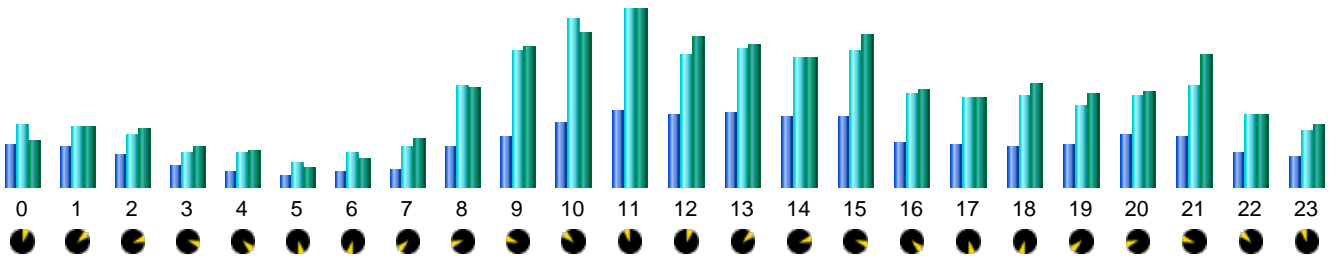

## Statistics of visits of the VIVC - March 2018

## Days of week

Day	Pages	Hits	Bandwidth
Mon	6,600	16,107	319.29 MB
Tue	7,472	15,754	351.81 MB
Wed	7,274	13,563	248.53 MB
Thu	7,913	16,085	360.68 MB
Fri	6,187	13,581	264.53 MB
Sat	5,437	9,806	204.78 MB
Sun	4,928	9,127	191.86 MB

## Hours

Hours	Pages	Hits	Bandwidth	Hours	Pages	Hits	Bandwidth
00	8,062	12,151	177.69 MB	12	14,083	25,711	581.11 MB
01	7,936	11,468	234.59 MB	13	14,203	27,049	552.72 MB
02	6,272	9,943	227.24 MB	14	13,415	24,938	495.27 MB
03	4,203	6,843	155.55 MB	15	13,537	26,654	588.62 MB
04	2,836	6,666	140.69 MB	16	8,661	18,190	372.69 MB
05	2,045	4,636	71.75 MB	17	8,054	17,411	345.65 MB
06	2,790	6,515	106.55 MB	18	7,790	17,785	401.28 MB
07	3,196	7,951	184.74 MB	19	8,221	15,825	362.62 MB
08	7,881	19,643	381.51 MB	20	10,051	17,887	369.61 MB
09	9,848	26,562	542.15 MB	21	9,680	19,832	512.72 MB
10	12,506	32,834	594.92 MB	22	6,643	13,897	273.21 MB
11	14,779	34,393	682.13 MB	23	6,102	10,796	240.91 MB